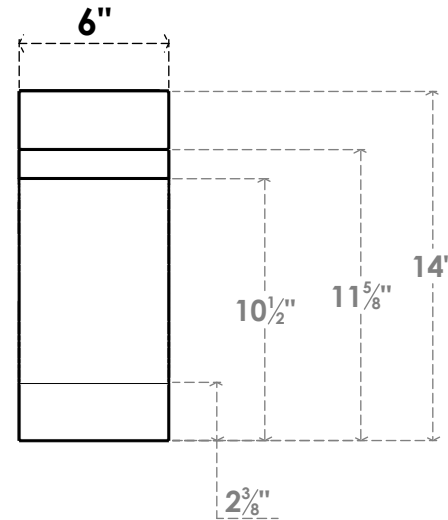

ITEM NUMBER: BRCPC060X06000X14000MRC

6"W X 6"D X 14"H MERCED ARCHITECTURAL GRADE PVC CLOSED KNEE BRACE

SIDE PROFILE

FRONT PROFILE

ISOMETRIC

EKENA MILLWORK
2300 WEST MAIN ST.
CLARKSVILLE, TX 75426
TOLL FREE: 866-607-0453
WWW.EKENAMILLWORK.COM