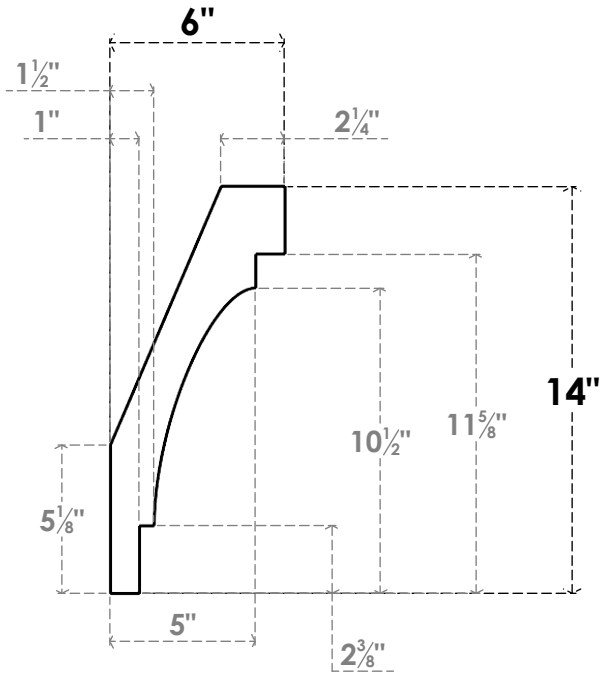

ITEM NUMBER: BRCPC060X06000X14000MRC

6"W X 6"D X 14"H MERCED ARCHITECTURAL GRADE PVC CLOSED KNEE BRACE

SIDE PROFILE

FRONT PROFILE

ISOMETRIC

EKENA MILLWORK
2300 WEST MAIN ST.
CLARKSVILLE, TX 75426
TOLL FREE: 866-607-0453
WWW.EKENAMILLWORK.COM

NOTES

1. INSTALLATION TO BE COMPLETED IN ACCORDANCE WITH MANUFACTURER'S SPECIFICATIONS.
2. DRAWING MAY NOT BE TO SCALE
3. THIS DRAWING IS INTENDED FOR DESIGN AND PLANNING PURPOSES ONLY.
4. ALL INFORMATION CONTAINED HEREIN WAS CURRENT AT THE TIME OF DEVELOPMENT BUT MUST BE REVIEWED AND APPROVED BY THE PRODUCT MANUFACTURER TO BE CONSIDERED ACCURATE.
5. ARCHITECTURAL GRADE PVC PRODUCTS ARE MADE FROM EXPANDED CELLULAR PVC AND COME NATURALLY WHITE BUT MAY BE PAINTED